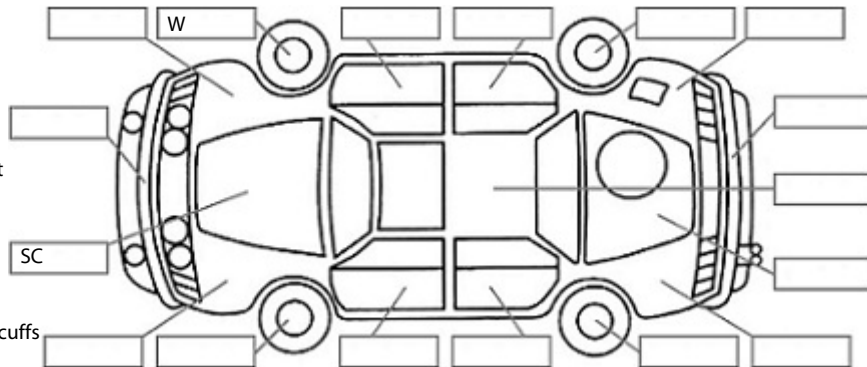

Make: Nissan	Model: Fuga	Body Style: Sedan
Year: 2005	Registration:	Reg Expiry:
WoF Expiry: 27 May 2020	Odometer: 130,069 Kms	Good No: 17718253
VIN: 7AT0DH8GX1940098E	Next Service: 140000	Service History: No

Key:

- S = scratch
- D = dent
- R = rust
- PT = paint defect
- C = crack
- P = pin dent
- * = decals
- SC = stone chips
- W = significant scuffs

Body Inspection Comments

Note: some defects & blemishes may not be displayed in the diagram

 Engine Timing Mechanism: Timing Chain
 Evidence of Cam Belt Replacement: Not Applicable Kms:

	Pass	Fail	N/A
Engine			
Oil level	✓		
Smoke & fumes	✓		
Performance	✓		
Noise	✓		
Cooling System			
Coolant condition	✓		
Performance	✓		
Radiator / Hoses (visual)	✓		
Transmission			
Operation	✓		
Noise	✓		
Clutch			✓
CV joints			✓
Wheel bearings	✓		
Brakes			
Performance	✓		
Hand Brake	✓		
Tyres (lowest observed tread depth of tyres)			
Left front	7	mm	
Right front	7.2	mm	
Left rear	7	mm	
Right rear	7.1	mm	
Spare	Yes		
Suspension			
Suspension performance	✓		
Steering performance	✓		
Shock absorbers	✓		
Air Conditioning / Heater			
Operation	✓		
Electrical / Accessories			
Head lights	✓		
Tail lights	✓		
Indicators	✓		
Dashboard warning lights	✓		
Wipers (front & rear)	✓		
Window winder FL	✓		
Window winder FR	✓		
Window winder RL	✓		
Window winder RR	✓		
Rear view mirrors	✓		
Radio (basic test only)	✓		
CD (basic test only)	✓		
Number of keys	2		
Central locking	✓		
Remote locking	✓		
Sat. Nav. (basic test only)			✓
Reversing camera	✓		