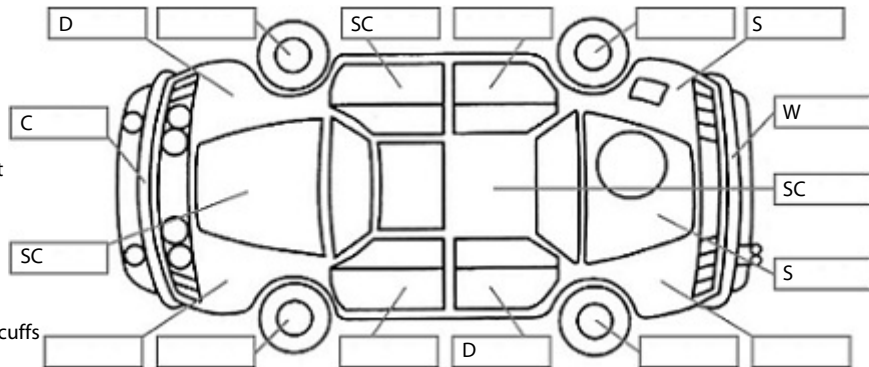

Make: Subaru	Model: Impreza	Body Style: Wagon
Year: 2006	Registration: JLP742	Reg Expiry: 13 May 2019
WoF Expiry: 25 Aug 2019	Odometer: 106,416 Kms	Good No: 17717739
VIN: 7AT0GF09X15002771	Next Service: 89900	Service History: No

Key:

- S = scratch
- D = dent
- R = rust
- PT = paint defect
- C = crack
- P = pin dent
- * = decals
- SC = stone chips
- W = significant scuffs

Body Inspection Comments

Stone chips front screen. No cargo blind.