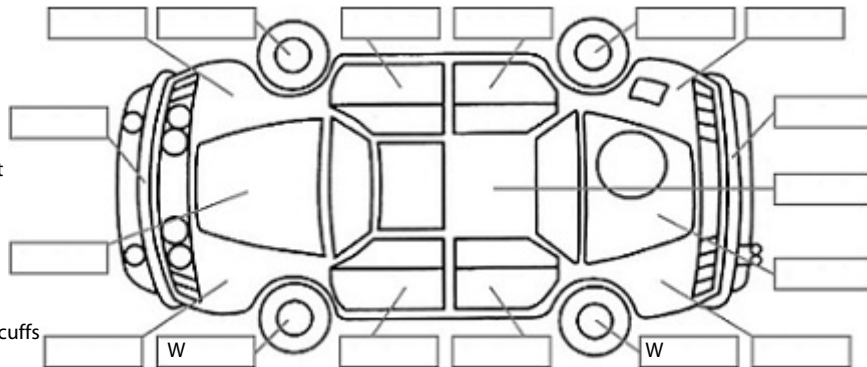

Make: Subaru	Model: Impreza	Body Style: Wagon
Year: 2009	Registration: EYE844	Reg Expiry: 05 Oct 2019
WoF Expiry: 05 Dec 2019	Odometer: 98,842 Kms	Good No: 17717550
VIN: JF1GH7KS59G028722	Next Service: 100944	Service History: Yes

Key:

- S = scratch
- D = dent
- R = rust
- PT = paint defect
- C = crack
- P = pin dent
- * = decals
- SC = stone chips
- W = significant scuffs

Body Inspection Comments

Good condition

Note: some defects & blemishes may not be displayed in the diagram