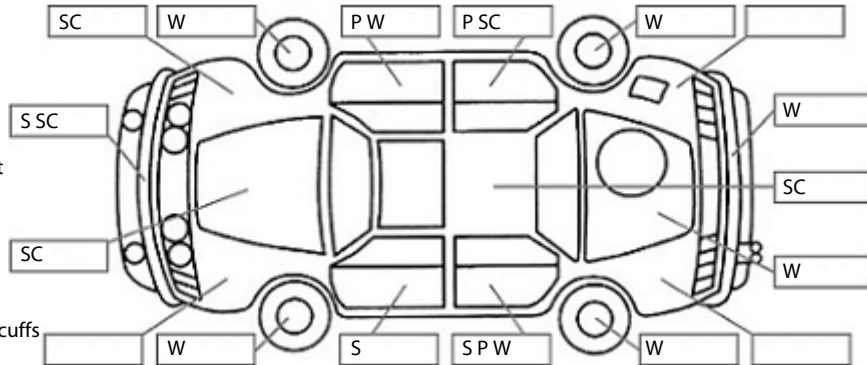

Key:

- S = scratch
- D = dent
- R = rust
- PT = paint defect
- C = crack
- P = pin dent
- * = decals
- SC = stone chips
- W = significant scuffs

Body Inspection Comments

Wing mirror indicator lenses broken.
Fine chips on screen.

Note: some defects & blemishes may not be displayed in the diagram

Conditions During Body Inspection: Wet

Under Carriage & Under Bonnet Inspection Comments

OK.

Interior Comments

Seats	Average
Carpets	average, dirty.
Panels	Average
Dashboard	average, dirty.