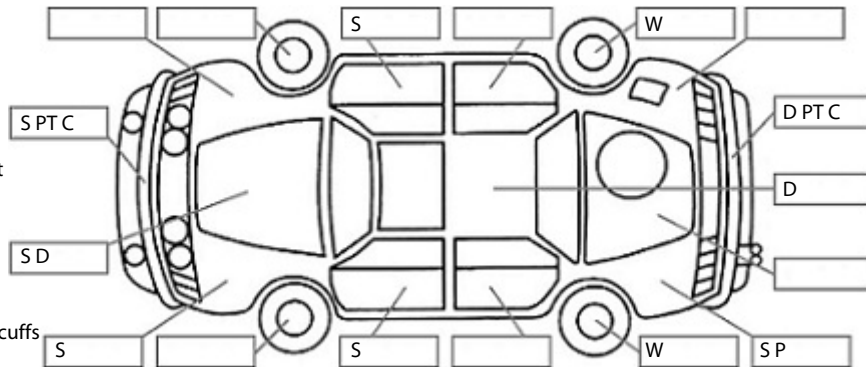

**Key:**

- S = scratch
- D = dent
- R = rust
- PT = paint defect
- C = crack
- P = pin dent
- \* = decals
- SC = stone chips
- W = significant scuffs

**Body Inspection Comments**

Tailgate struts fail  
LR lens cracked