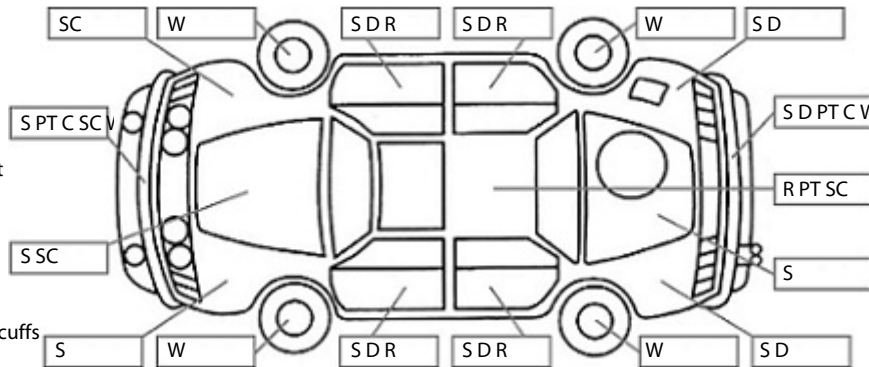

<b>Make:</b> Mitsubishi	<b>Model:</b> Legnum	<b>Body Style:</b> Wagon
<b>Year:</b> 1997	<b>Registration:</b> CSG452	<b>Reg Expiry:</b> 13 Dec 2019
<b>WoF Expiry:</b> 07 Jun 2019	<b>Odometer:</b> 224,333 Kms	<b>Good No:</b> 17707092
<b>VIN:</b> 7A8CJ300705100481	<b>Next Service:</b> 221270	<b>Service History:</b> No

**Key:**

- S = scratch
- D = dent
- R = rust
- PT = paint defect
- C = crack
- P = pin dent
- \* = decals
- SC = stone chips
- W = significant scuffs

Note: some defects & blemishes may not be displayed in the diagram

**Body Inspection Comments**

Left front monsoon missing  
Chips windscreen

Conditions During Body Inspection: Dry

**Under Carriage & Under Bonnet Inspection Comments**

Left front kick panel missing  
Front tyres outer edge wear  
Oil leak  
Rear right tyre outer edge wear  
Left rear tyre outer and inner edge wear  
Right tie rod leaking