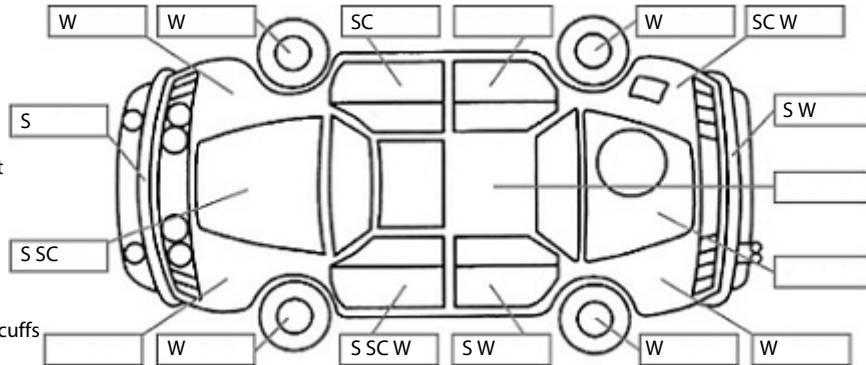

**Key:**

- S = scratch
- D = dent
- R = rust
- PT = paint defect
- C = crack
- P = pin dent
- \* = decals
- SC = stone chips
- W = significant scuffs

**Body Inspection Comments**

Ok bumper grille is broken

**General Comments**

Drives well

Road Conditions During Test Drive: Wet

Engine Timing Mechanism: Timing Chain  
 Evidence of Cam Belt Replacement: Not Applicable Kms:

	Pass	Fail	N/A
<b>Engine</b>			
Oil level	✓		
Smoke & fumes	✓		
Performance	✓		
Noise	✓		
<b>Cooling System</b>			
Coolant condition	✓		
Performance	✓		
Radiator / Hoses (visual)	✓		
<b>Transmission</b>			
Operation	✓		
Noise	✓		
Clutch			✓
CV joints	✓		
Wheel bearings	✓		
<b>Brakes</b>			
Performance	✓		
Hand Brake	✓		
<b>Tyres</b> (lowest observed tread depth of tyres)			
Left front	5	mm	
Right front	7	mm	
Left rear	2	mm	
Right rear	2	mm	
Spare	Yes		
<b>Suspension</b>			
Suspension performance	✓		
Steering performance	✓		
Shock absorbers	✓		
<b>Air Conditioning / Heater</b>			
Operation	✓		
<b>Electrical / Accessories</b>			
Head lights	✓		
Tail lights	✓		
Indicators	✓		
Dashboard warning lights	✓		
Wipers (front & rear)	✓		
Window winder FL	✓		
Window winder FR	✓		
Window winder RL	✓		
Window winder RR	✓		
Rear view mirrors	✓		
Radio (basic test only)	✓		
CD (basic test only)	✓		
Number of keys	1		
Central locking	✓		
Remote locking	✓		
Sat. Nav. (basic test only)			✓
Reversing camera			✓