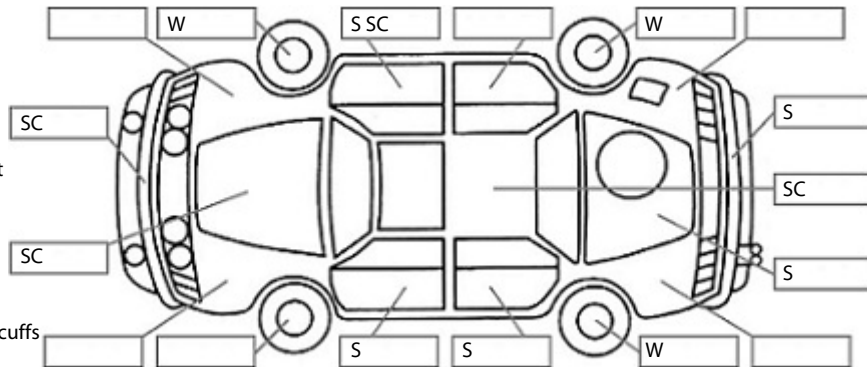

<b>Make:</b> Holden	<b>Model:</b> Commodore	<b>Body Style:</b> Sedan
<b>Year:</b> 2006	<b>Registration:</b> LION1	<b>Reg Expiry:</b> 23 Nov 2019
<b>WoF Expiry:</b> 15 Oct 2019	<b>Odometer:</b> 137,395 Kms	<b>Good No:</b> 17702624
<b>VIN:</b> 6G1ZK54F65L498008	<b>Next Service:</b>	<b>Service History:</b> No

**Key:**

- S = scratch
- D = dent
- R = rust
- PT = paint defect
- C = crack
- P = pin dent
- \* = decals
- SC = stone chips
- W = significant scuffs

**Body Inspection Comments**

Note: some defects & blemishes may not be displayed in the diagram