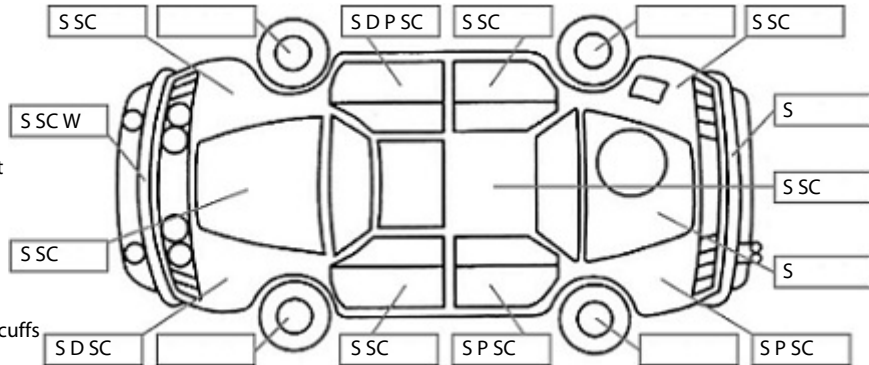

Key:

- S = scratch
- D = dent
- R = rust
- PT = paint defect
- C = crack
- P = pin dent
- * = decals
- SC = stone chips
- W = significant scuffs

Body Inspection Comments

Note: some defects & blemishes may not be displayed in the diagram