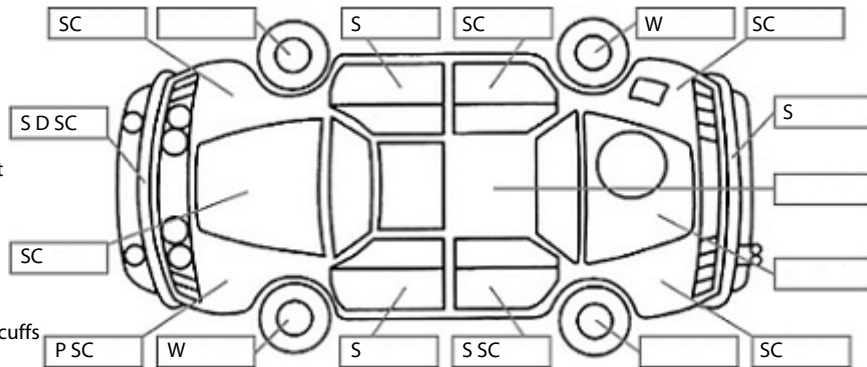

Key:

- S = scratch
- D = dent
- R = rust
- PT = paint defect
- C = crack
- P = pin dent
- * = decals
- SC = stone chips
- W = significant scuffs

Body Inspection Comments

Note: some defects & blemishes may not be displayed in the diagram

Suntan lotion damage on paint, boot lid. Stonechips on windscreen.
Wear on steering wheel.

Conditions During Body Inspection: Dry

Under Carriage & Under Bonnet Inspection Comments

Engine has oil seepage.