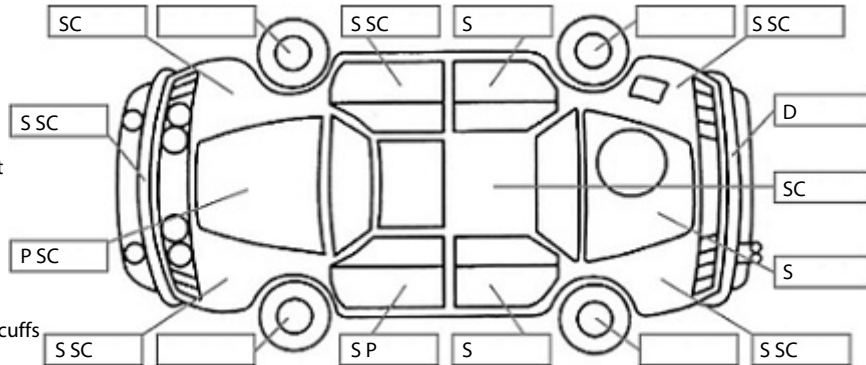

Make: Nissan	Model: Navara	Body Style: Utility
Year: 2012	Registration: LSY31	Reg Expiry: 06 Aug 2019
WoF Expiry: 21 Dec 2018	Odometer: 134,223 Kms	Good No: 17699619
VIN: VSKCAND40A045727C	Next Service:	Service History: No

Key:

- S = scratch
- D = dent
- R = rust
- PT = paint defect
- C = crack
- P = pin dent
- * = decals
- SC = stone chips
- W = significant scuffs

Body Inspection Comments

Note: some defects & blemishes may not be displayed in the diagram

Letters missing on badge on tailgate. RF door body rubber worn.
Carpet coming down over pedals. RF seat is worn.

Conditions During Body Inspection: Dry

Under Carriage & Under Bonnet Inspection Comments

Inner edge wear RF tire.