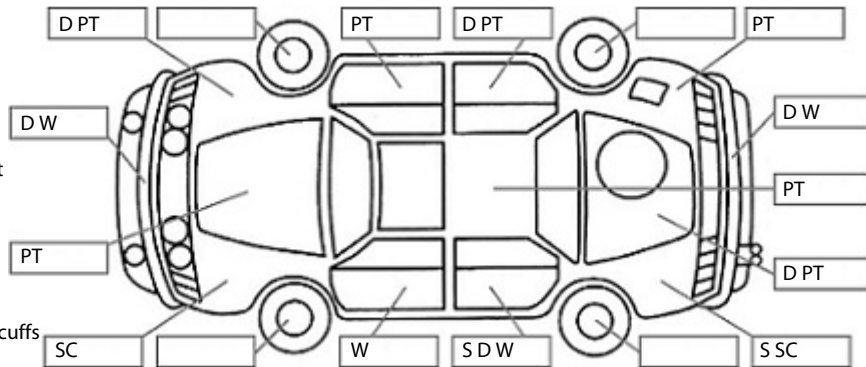

<b>Make:</b> Hyundai	<b>Model:</b> Santa FE	<b>Body Style:</b> SUV
<b>Year:</b> 2004	<b>Registration:</b> CBP401	<b>Reg Expiry:</b> 09 Dec 2019
<b>WoF Expiry:</b> 19 Sep 2020	<b>Odometer:</b> 204,282 Kms	<b>Good No:</b> 17693349
<b>VIN:</b> KMHSB81DR4U70926	<b>Next Service:</b> 212600	<b>Service History:</b> Yes

**Key:**

- S = scratch
- D = dent
- R = rust
- PT = paint defect
- C = crack
- P = pin dent
- \* = decals
- SC = stone chips
- W = significant scuffs

**Body Inspection Comments**

Note: some defects & blemishes may not be displayed in the diagram

Dents inner left rear wheel arch. Stone chips front screen. Dent left cant rail. Tailgate struts not working. No cargo blind. Steering wheel worn

Conditions During Body Inspection: Dry

**Under Carriage & Under Bonnet Inspection Comments**