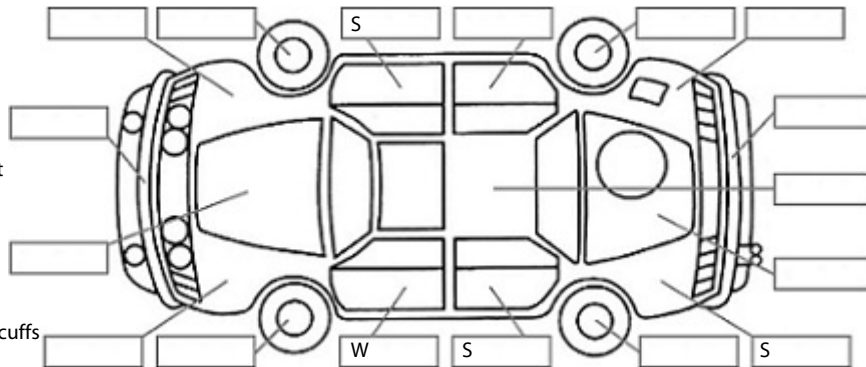

Key:

- S = scratch
- D = dent
- R = rust
- PT = paint defect
- C = crack
- P = pin dent
- * = decals
- SC = stone chips
- W = significant scuffs

Body Inspection Comments

LR lens cracked

Note: some defects & blemishes may not be displayed in the diagram