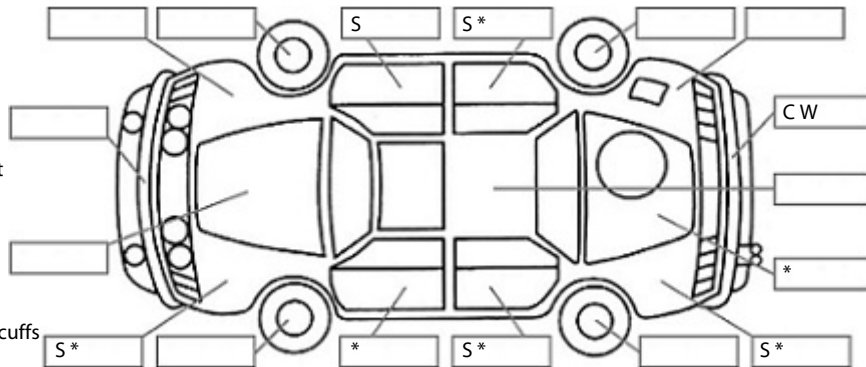

**Key:**

- S = scratch
- D = dent
- R = rust
- PT = paint defect
- C = crack
- P = pin dent
- \* = decals
- SC = stone chips
- W = significant scuffs

Body Inspection Comments

Note: some defects &amp; blemishes may not be displayed in the diagram

 Engine Timing Mechanism: Timing Chain  
 Evidence of Cam Belt Replacement: Not Applicable Kms:

	Pass	Fail	N/A
<b>Engine</b>			
Oil level	✓		
Smoke & fumes	✓		
Performance	✓		
Noise	✓		
<b>Cooling System</b>			
Coolant condition	✓		
Performance	✓		
Radiator / Hoses (visual)	✓		
<b>Transmission</b>			
Operation	✓		
Noise	✓		
Clutch	✓		
CV joints			✓
Wheel bearings	✓		
<b>Brakes</b>			
Performance	✓		
Hand Brake	✓		
<b>Tyres</b> (lowest observed tread depth of tyres)			
Left front	7.2	mm	
Right front	7.7	mm	
Left rear	7.0	mm	
Right rear	6.8	mm	
Spare	Yes		
<b>Suspension</b>			
Suspension performance	✓		
Steering performance	✓		
Shock absorbers	✓		
<b>Air Conditioning / Heater</b>			
Operation	✓		
<b>Electrical / Accessories</b>			
Head lights	✓		
Tail lights	✓		
Indicators	✓		
Dashboard warning lights	✓		
Wipers (front & rear)	✓		
Window winder FL	✓		
Window winder FR	✓		
Window winder RL			✓
Window winder RR			✓
Rear view mirrors	✓		
Radio (basic test only)	✓		
CD (basic test only)	✓		
Number of keys	1		
Central locking	✓		
Remote locking	✓		
Sat. Nav. (basic test only)			✓
Reversing camera			✓