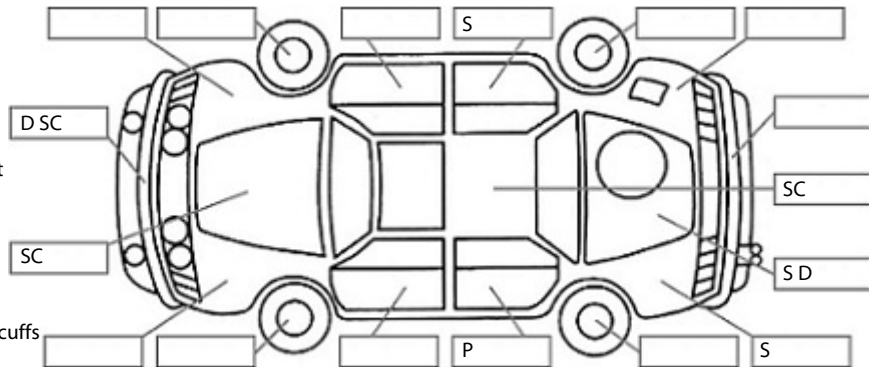

Key:

- S = scratch
- D = dent
- R = rust
- PT = paint defect
- C = crack
- P = pin dent
- * = decals
- SC = stone chips
- W = significant scuffs

Body Inspection Comments

F bumper mounting poor
R sill scratches

Note: some defects & blemishes may not be displayed in the diagram

Conditions During Body Inspection:

Under Carriage & Under Bonnet Inspection Comments

Dirty

Interior Comments

Seats	wear RF
Carpets	Average
Panels	Average
Dashboard	Good