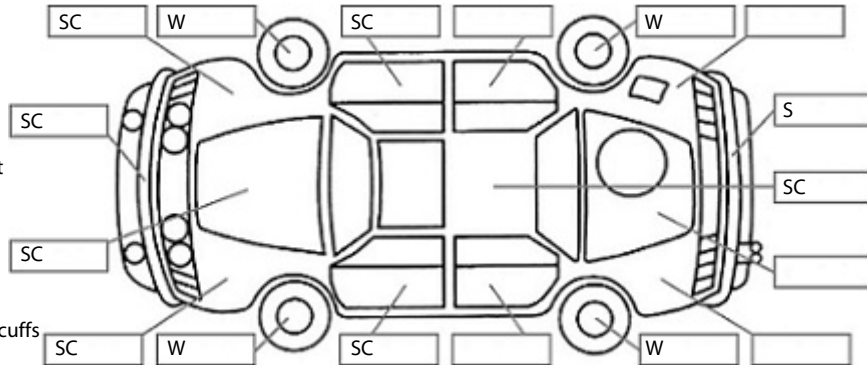

**Key:**

- S = scratch
- D = dent
- R = rust
- PT = paint defect
- C = crack
- P = pin dent
- \* = decals
- SC = stone chips
- W = significant scuffs

**Body Inspection Comments**

Note: some defects &amp; blemishes may not be displayed in the diagram