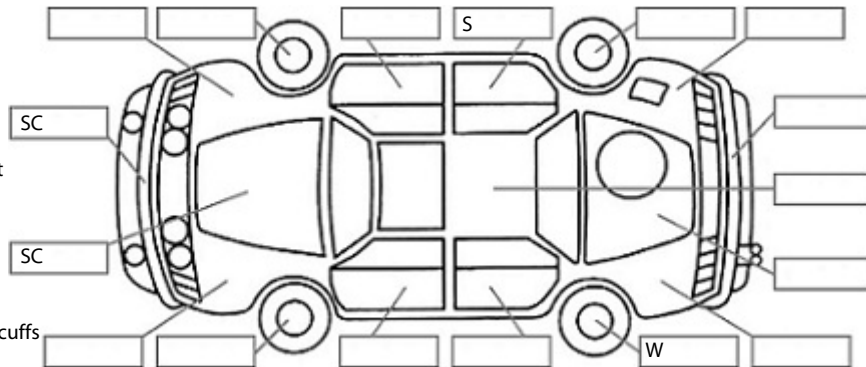

Key:

- S = scratch
- D = dent
- R = rust
- PT = paint defect
- C = crack
- P = pin dent
- * = decals
- SC = stone chips
- W = significant scuffs

Body Inspection Comments

Ariel broken

Note: some defects & blemishes may not be displayed in the diagram