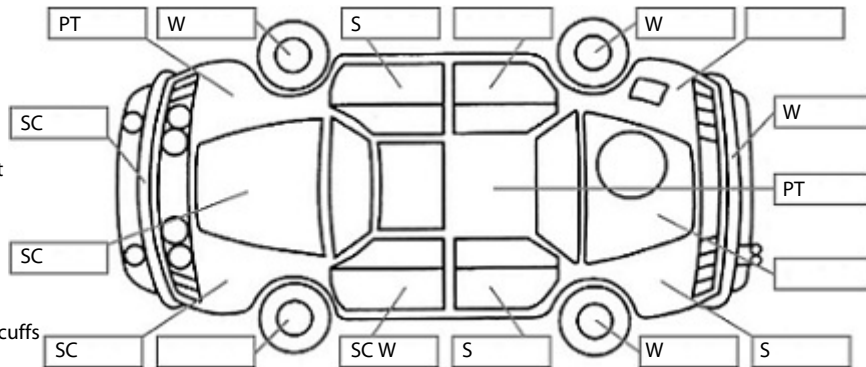

<b>Make:</b> Hyundai	<b>Model:</b> Tucson	<b>Body Style:</b> SUV
<b>Year:</b> 2009	<b>Registration:</b> EUW331	<b>Reg Expiry:</b> 21 Oct 2019
<b>WoF Expiry:</b> 15 Feb 2020	<b>Odometer:</b> 103,839 Kms	<b>Good No:</b> 17662299
<b>VIN:</b> KMHJN81BR9U045505	<b>Next Service:</b> 118000	<b>Service History:</b> No

**Key:**

- S = scratch
- D = dent
- R = rust
- PT = paint defect
- C = crack
- P = pin dent
- \* = decals
- SC = stone chips
- W = significant scuffs

Body Inspection Comments

Stone chips front screen.

Note: some defects & blemishes may not be displayed in the diagram