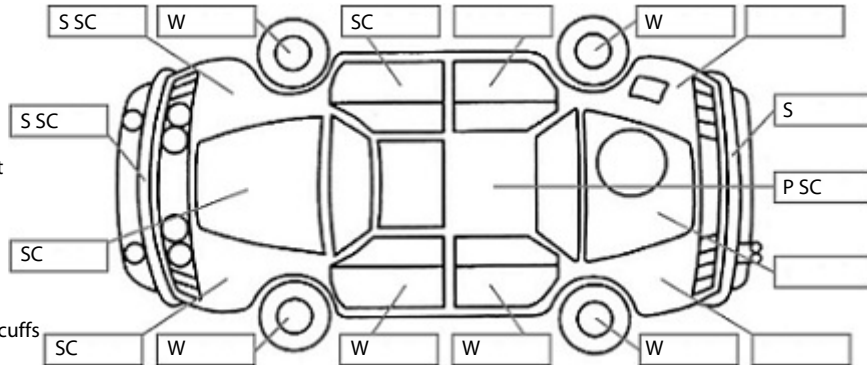

**Key:**

- S = scratch
- D = dent
- R = rust
- PT = paint defect
- C = crack
- P = pin dent
- \* = decals
- SC = stone chips
- W = significant scuffs

**Body Inspection Comments**

Detachable tow bar.  
Aerial missing.

**General Comments**

Good 7 seater AWD SUV.

Road Conditions During Test Drive: Dry

Engine Timing Mechanism: Timing Chain  
Evidence of Cam Belt Replacement: Not Applicable Kms:

	Pass	Fail	N/A
<b>Engine</b>			
Oil level	✓		
Smoke & fumes	✓		
Performance	✓		
Noise	✓		
<b>Cooling System</b>			
Coolant condition	✓		
Performance	✓		
Radiator / Hoses (visual)	✓		
<b>Transmission</b>			
Operation	✓		
Noise	✓		
Clutch			✓
CV joints	✓		
Wheel bearings	✓		
<b>Brakes</b>			
Performance	✓		
Hand Brake	✓		
<b>Tyres</b> (lowest observed tread depth of tyres)			
Left front	7	mm	
Right front	7	mm	
Left rear	7	mm	
Right rear	7	mm	
Spare		Yes	
<b>Suspension</b>			
Suspension performance	✓		
Steering performance	✓		
Shock absorbers	✓		
<b>Air Conditioning / Heater</b>			
Operation	✓		
<b>Electrical / Accessories</b>			
Head lights	✓		
Tail lights	✓		
Indicators	✓		
Dashboard warning lights	✓		
Wipers (front & rear)	✓		
Window winder FL	✓		
Window winder FR	✓		
Window winder RL	✓		
Window winder RR	✓		
Rear view mirrors	✓		
Radio (basic test only)	✓		
CD (basic test only)	✓		
Number of keys	2		
Central locking	✓		
Remote locking	✓		
Sat. Nav. (basic test only)			✓
Reversing camera	✓		