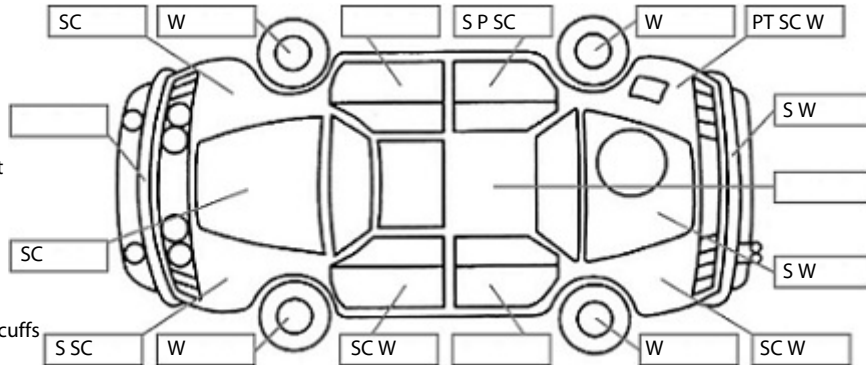

**Key:**

- S = scratch
- D = dent
- R = rust
- PT = paint defect
- C = crack
- P = pin dent
- \* = decals
- SC = stone chips
- W = significant scuffs

**Body Inspection Comments**

Stone chips on screen.

Note: some defects & blemishes may not be displayed in the diagram

Road Conditions During Test Drive: Dry

Engine Timing Mechanism: Timing Chain  
 Evidence of Cam Belt Replacement: Not Applicable Kms:

	Pass	Fail	N/A
<b>Engine</b>			
Oil level	✓		
Smoke & fumes	✓		
Performance	✓		
Noise	✓		
<b>Cooling System</b>			
Coolant condition	✓		
Performance	✓		
Radiator / Hoses (visual)	✓		
<b>Transmission</b>			
Operation	✓		
Noise	✓		
Clutch			✓
CV joints			✓
Wheel bearings	✓		
<b>Brakes</b>			
Performance	✓		
Hand Brake	✓		
<b>Tyres</b> (lowest observed tread depth of tyres)			
Left front	3.0	mm	
Right front	5.0	mm	
Left rear	4.0	mm	
Right rear	5.0	mm	
Spare	Yes		
<b>Suspension</b>			
Suspension performance	✓		
Steering performance	✓		
Shock absorbers	✓		
<b>Air Conditioning / Heater</b>			
Operation	✓		
<b>Electrical / Accessories</b>			
Head lights	✓		
Tail lights	✓		
Indicators	✓		
Dashboard warning lights	✓		
Wipers (front & rear)	✓		
Window winder FL	✓		
Window winder FR	✓		
Window winder RL	✓		
Window winder RR	✓		
Rear view mirrors	✓		
Radio (basic test only)	✓		
CD (basic test only)	✓		
Number of keys	2		
Central locking	✓		
Remote locking	✓		
Sat. Nav. (basic test only)			✓
Reversing camera	✓		