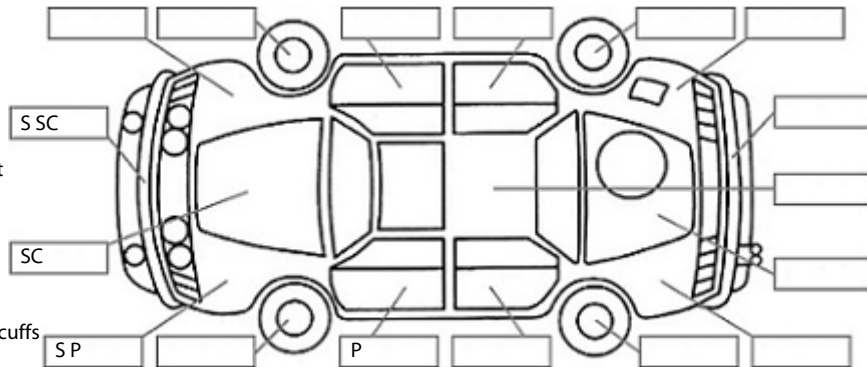

Key:

- S = scratch
- D = dent
- R = rust
- PT = paint defect
- C = crack
- P = pin dent
- * = decals
- SC = stone chips
- W = significant scuffs

Body Inspection Comments

Note: some defects & blemishes may not be displayed in the diagram

Engine Timing Mechanism: Timing Chain
 Evidence of Cam Belt Replacement: Not Applicable Kms:

	Pass	Fail	N/A
Engine			
Oil level	✓		
Smoke & fumes	✓		
Performance	✓		
Noise	✓		
Cooling System			
Coolant condition	✓		
Performance	✓		
Radiator / Hoses (visual)	✓		
Transmission			
Operation	✓		
Noise	✓		
Clutch			✓
CV joints	✓		
Wheel bearings	✓		
Brakes			
Performance	✓		
Hand Brake	✓		
Tyres (lowest observed tread depth of tyres)			
Left front	7.7	mm	
Right front	7.9	mm	
Left rear	6.1	mm	
Right rear	8.1	mm	
Spare	Yes		
Suspension			
Suspension performance	✓		
Steering performance	✓		
Shock absorbers	✓		
Air Conditioning / Heater			
Operation	✓		
Electrical / Accessories			
Head lights	✓		
Tail lights	✓		
Indicators	✓		
Dashboard warning lights	✓		
Wipers (front & rear)	✓		
Window winder FL	✓		
Window winder FR	✓		
Window winder RL	✓		
Window winder RR	✓		
Rear view mirrors	✓		
Radio (basic test only)	✓		
CD (basic test only)	✓		
Number of keys	2		
Central locking	✓		
Remote locking	✓		
Sat. Nav. (basic test only)	✓		
Reversing camera	✓		