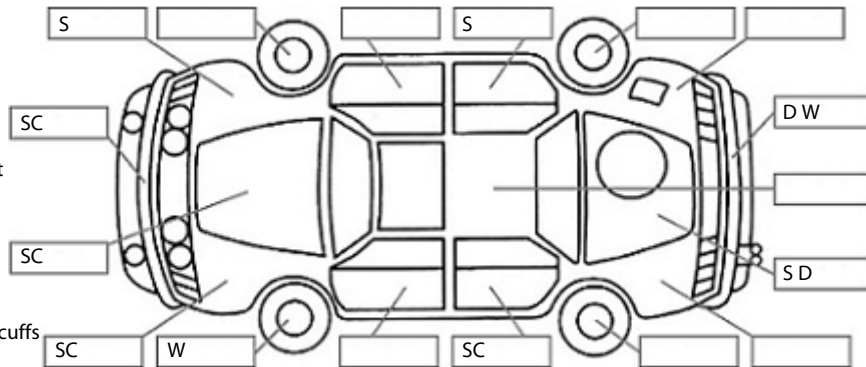

Key:

- S = scratch
- D = dent
- R = rust
- PT = paint defect
- C = crack
- P = pin dent
- * = decals
- SC = stone chips
- W = significant scuffs

Body Inspection Comments

Note: some defects & blemishes may not be displayed in the diagram

Stone chips front screen. Dents inner right sill. Right taillight cracked

Conditions During Body Inspection: Dry

Under Carriage & Under Bonnet Inspection Comments

Interior Comments

Seats	Good
Carpets	Good
Panels	Good
Dashboard	Good