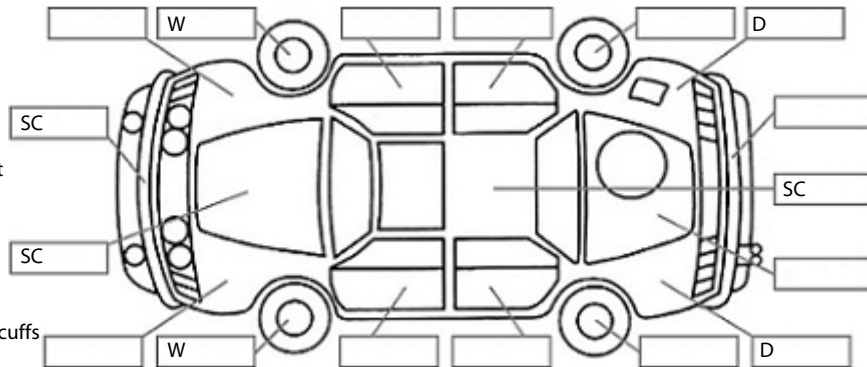

Key:

- S = scratch
- D = dent
- R = rust
- PT = paint defect
- C = crack
- P = pin dent
- * = decals
- SC = stone chips
- W = significant scuffs

Body Inspection Comments

Note: some defects & blemishes may not be displayed in the diagram