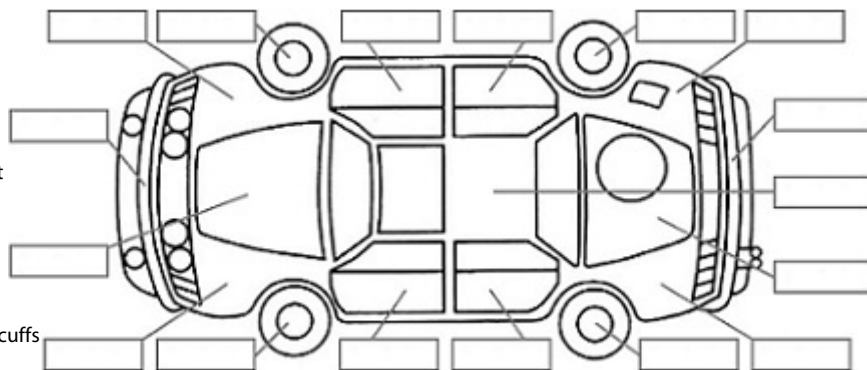

Key:

- S = scratch
- D = dent
- R = rust
- PT = paint defect
- C = crack
- P = pin dent
- * = decals
- SC = stone chips
- W = significant scuffs

Body Inspection Comments

LR lens cracked

Note: some defects & blemishes may not be displayed in the diagram