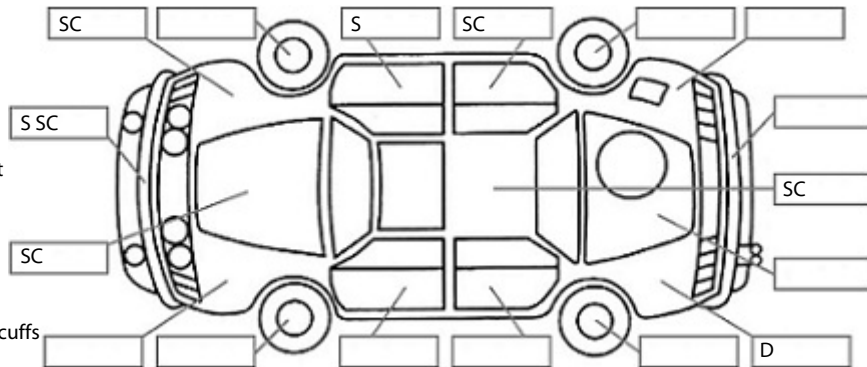

<b>Make:</b> Ford	<b>Model:</b> Ranger	<b>Body Style:</b> Utility
<b>Year:</b> 2017	<b>Registration:</b> KMY113	<b>Reg Expiry:</b> 08 Aug 2019
<b>WoF Expiry:</b> 09 May 2020	<b>Odometer:</b> 43,287 Kms	<b>Good No:</b> 17659981
<b>VIN:</b> MPBUMFF50HX10433	<b>Next Service:</b> 45,000kms	<b>Service History:</b> Yes

**Key:**

- S = scratch
- D = dent
- R = rust
- PT = paint defect
- C = crack
- P = pin dent
- \* = decals
- SC = stone chips
- W = significant scuffs

Note: some defects &amp; blemishes may not be displayed in the diagram

**Body Inspection Comments**

R/H fog light blank missing.  
R/H sill dented.  
Detachable tow bar.

Conditions During Body Inspection: Wet

**Under Carriage & Under Bonnet Inspection Comments**

Tidy.

**Interior Comments**