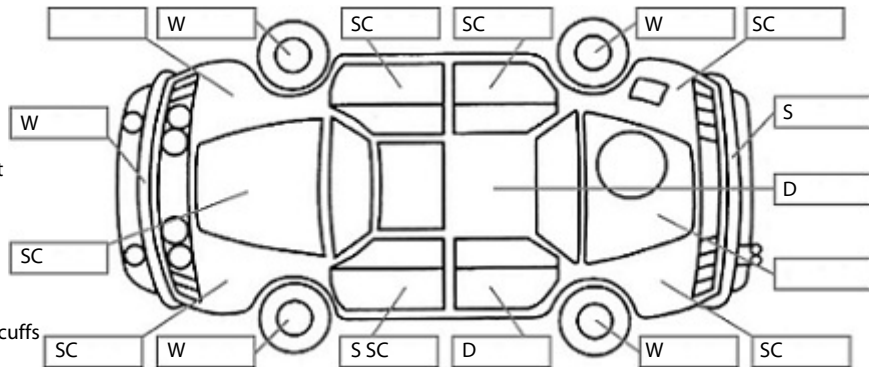

**Key:**

- S = scratch
- D = dent
- R = rust
- PT = paint defect
- C = crack
- P = pin dent
- \* = decals
- SC = stone chips
- W = significant scuffs

Body Inspection Comments

No cargo blind.

Note: some defects & blemishes may not be displayed in the diagram

Engine Timing Mechanism: Timing Chain  
 Evidence of Cam Belt Replacement: Not Applicable Kms:

	Pass	Fail	N/A
<b>Engine</b>			
Oil level	✓		
Smoke & fumes	✓		
Performance	✓		
Noise	✓		
<b>Cooling System</b>			
Coolant condition	✓		
Performance	✓		
Radiator / Hoses (visual)	✓		
<b>Transmission</b>			
Operation	✓		
Noise	✓		
Clutch			✓
CV joints	✓		
Wheel bearings	✓		
<b>Brakes</b>			
Performance	✓		
Hand Brake	✓		
<b>Tyres</b> (lowest observed tread depth of tyres)			
Left front	3.0	mm	
Right front	3.0	mm	
Left rear	5.0	mm	
Right rear	6.0	mm	
Spare	Yes		
<b>Suspension</b>			
Suspension performance	✓		
Steering performance	✓		
Shock absorbers	✓		
<b>Air Conditioning / Heater</b>			
Operation	✓		
<b>Electrical / Accessories</b>			
Head lights	✓		
Tail lights	✓		
Indicators	✓		
Dashboard warning lights	✓		
Wipers (front & rear)	✓		
Window winder FL	✓		
Window winder FR	✓		
Window winder RL	✓		
Window winder RR	✓		
Rear view mirrors	✓		
Radio (basic test only)	✓		
CD (basic test only)		✓	
Number of keys	2		
Central locking	✓		
Remote locking	✓		
Sat. Nav. (basic test only)			✓
Reversing camera			✓