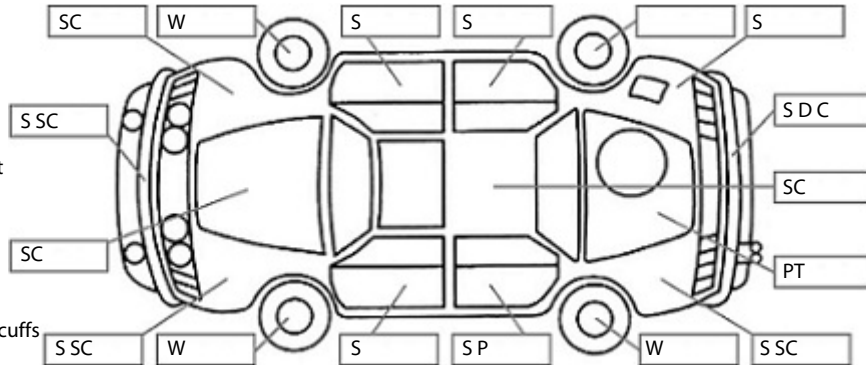

Key:

- S = scratch
- D = dent
- R = rust
- PT = paint defect
- C = crack
- P = pin dent
- * = decals
- SC = stone chips
- W = significant scuffs

Body Inspection Comments

Note: some defects & blemishes may not be displayed in the diagram