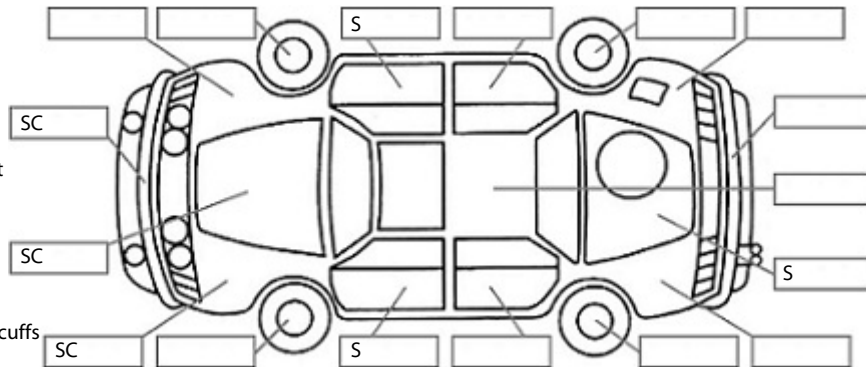

Key:

- S = scratch
- D = dent
- R = rust
- PT = paint defect
- C = crack
- P = pin dent
- * = decals
- SC = stone chips
- W = significant scuffs

Body Inspection Comments

Note: some defects & blemishes may not be displayed in the diagram

Wear on RF seatbelt.

Conditions During Body Inspection: Dry

Under Carriage & Under Bonnet Inspection Comments

Good condition.

Interior Comments

Seats	Good
Carpets	Good
Panels	Good
Dashboard	Good

General Comments