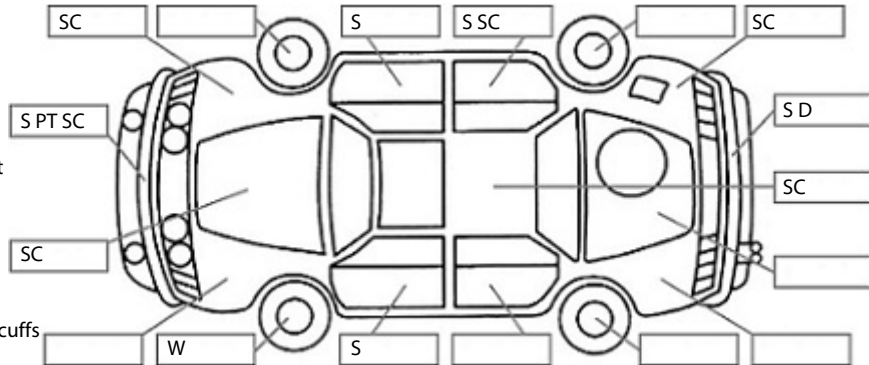

Key:

- S = scratch
- D = dent
- R = rust
- PT = paint defect
- C = crack
- P = pin dent
- * = decals
- SC = stone chips
- W = significant scuffs

Body Inspection Comments

Note: some defects & blemishes may not be displayed in the diagram

LH spotlight broken, RH cracked. Both taillights damaged. LH indicator repeater lamp has moisture. Stonechips on windscreen. Paint coming off front bumper. Wear on RF seat and RH inner B pillar trim.

Conditions During Body Inspection: Dry