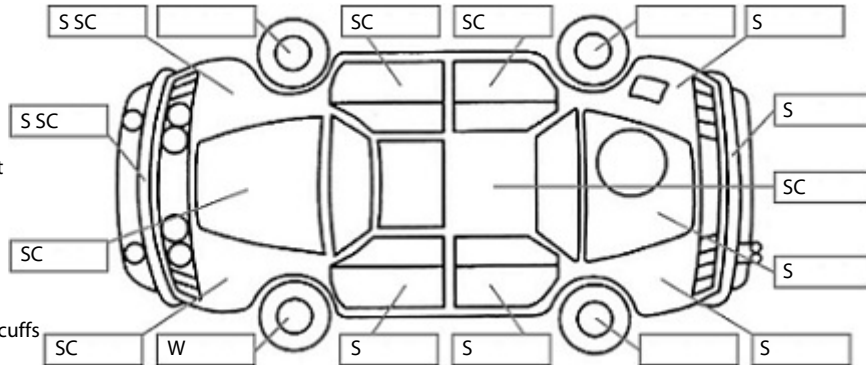

**Key:**

- S = scratch
- D = dent
- R = rust
- PT = paint defect
- C = crack
- P = pin dent
- \* = decals
- SC = stone chips
- W = significant scuffs

**Body Inspection Comments**

Note: some defects & blemishes may not be displayed in the diagram

Tailgate not opening from button, only from remote. Stonechips on windscreen.

Conditions During Body Inspection: Dry

**Under Carriage & Under Bonnet Inspection Comments**

Both rear tyres have inner edge wear.