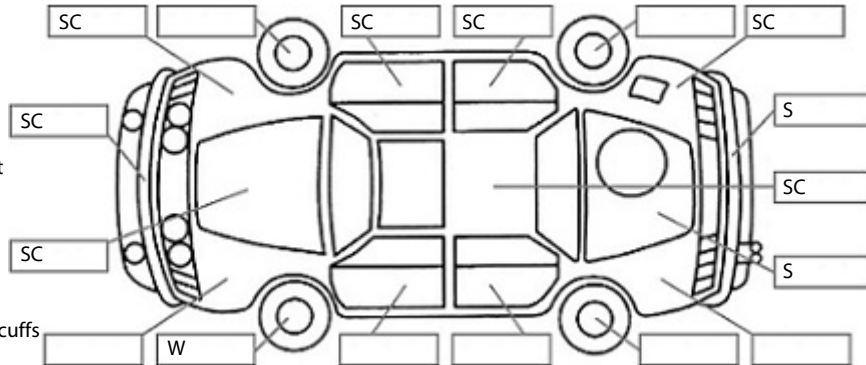

**Key:**

- S = scratch
- D = dent
- R = rust
- PT = paint defect
- C = crack
- P = pin dent
- \* = decals
- SC = stone chips
- W = significant scuffs

**Body Inspection Comments**

Note: some defects & blemishes may not be displayed in the diagram

Conditions During Body Inspection: Dry

**Under Carriage & Under Bonnet Inspection Comments**

Engine remote oil filler mount is broken. Engine has oil seepage.

**Interior Comments**

Seats	Good
Carpets	Good
Panels	Good
Dashboard	Good