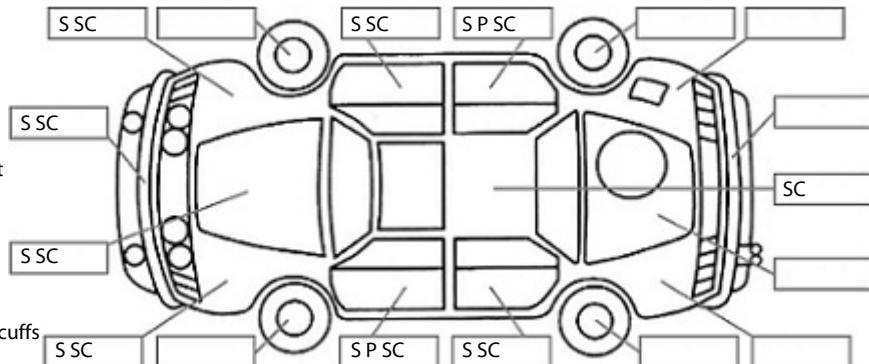

<b>Make:</b> Mazda	<b>Model:</b> Bt-50	<b>Body Style:</b> Utility
<b>Year:</b> 2014	<b>Registration:</b> HQA824	<b>Reg Expiry:</b> 04 Dec 2019
<b>WoF Expiry:</b> 18 Sep 2020	<b>Odometer:</b> 212,338 Kms	<b>Good No:</b> 17654817
<b>VIN:</b> MM0UP0YF10022292	<b>Next Service:</b> 214000	<b>Service History:</b> No

**Key:**

- S = scratch
- D = dent
- R = rust
- PT = paint defect
- C = crack
- P = pin dent
- \* = decals
- SC = stone chips
- W = significant scuffs

**Body Inspection Comments**

Note: some defects & blemishes may not be displayed in the diagram

Front bumper not fitting correctly. Stonechips on windscreen.  
RF seat is worn.

Conditions During Body Inspection: Dry

**Under Carriage & Under Bonnet Inspection Comments**

Engine has oil seepage. Inner edge wear on RF tyre.