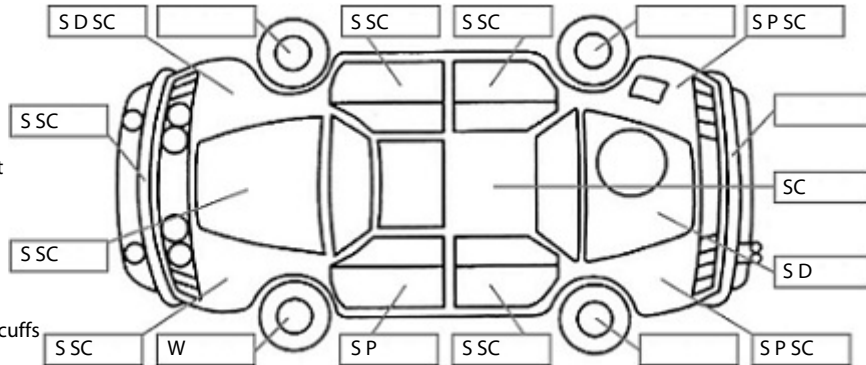

Make: Nissan	Model: Navara	Body Style: Utility
Year: 2015	Registration: JMD901	Reg Expiry: 23 Nov 2019
WoF Expiry: 06 Nov 2020	Odometer: 46,296 Kms	Good No: 17654743
VIN: MNTCB4D23A000519	Next Service: 57700	Service History: No

Key:

- S = scratch
- D = dent
- R = rust
- PT = paint defect
- C = crack
- P = pin dent
- * = decals
- SC = stone chips
- W = significant scuffs

Body Inspection Comments

Note: some defects & blemishes may not be displayed in the diagram

Bolt for wire cable on tailgate LHS is missing.
RF seat is worn.

Conditions During Body Inspection: Dry

Under Carriage & Under Bonnet Inspection Comments

Engine has oil seepage.

Interior Comments

Seats	Average
Carpets	Good
Panels	Good
Dashboard	Good