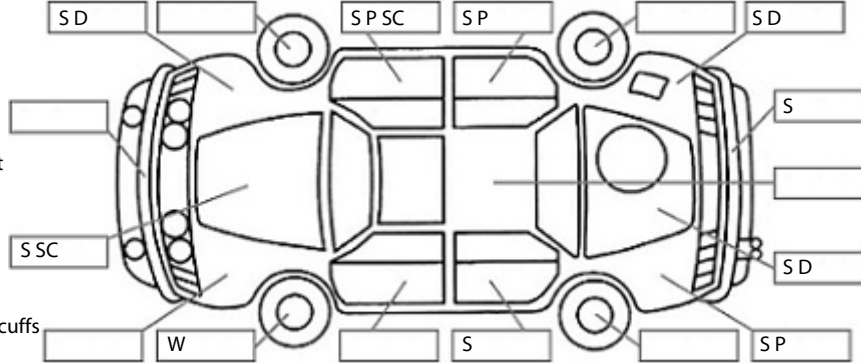

Key:

- S = scratch
- D = dent
- R = rust
- PT = paint defect
- C = crack
- P = pin dent
- * = decals
- SC = stone chips
- W = significant scuffs

Body Inspection Comments

Note: some defects & blemishes may not be displayed in the diagram

RH numberplate light not going. Stonechips on windscreen. Holes in roof from lights. Wear on RF seat and seatbelt. Wear on RF mat.

Conditions During Body Inspection: Dry

Under Carriage & Under Bonnet Inspection Comments