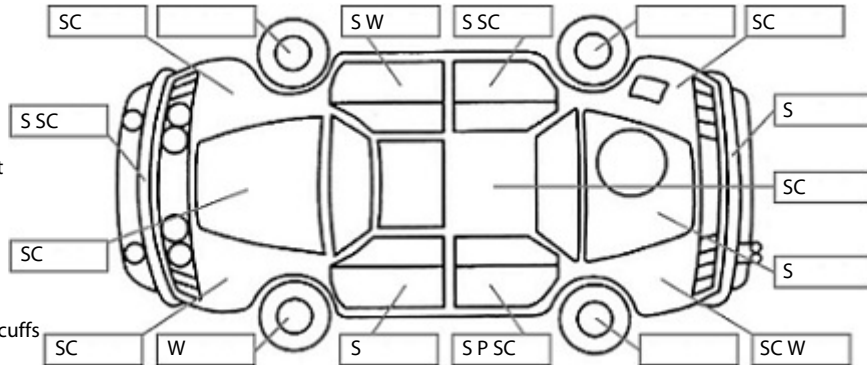

Key:

- S = scratch
- D = dent
- R = rust
- PT = paint defect
- C = crack
- P = pin dent
- * = decals
- SC = stone chips
- W = significant scuffs

Body Inspection Comments

Note: some defects & blemishes may not be displayed in the diagram

L/H reflector broken.
Fine chips on screen.

Conditions During Body Inspection: Dry

Under Carriage & Under Bonnet Inspection Comments

OK.

Interior Comments

Seats	Average
Carpets	Average
Panels	scratches on arm rests.
Dashboard	Average