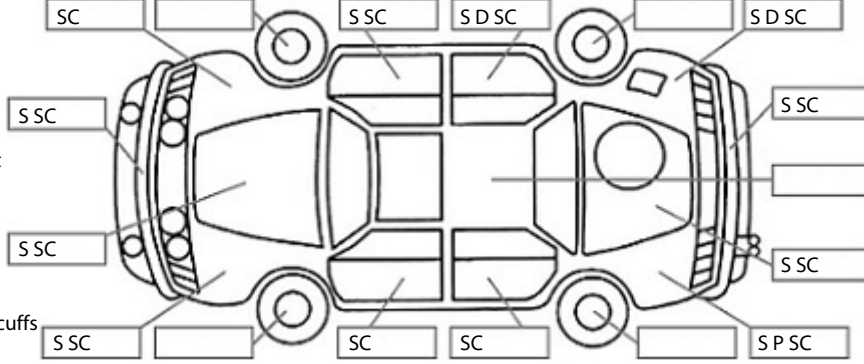

<b>Make:</b> Mazda	<b>Model:</b> Bt-50	<b>Body Style:</b> Utility
<b>Year:</b> 2,007	<b>Registration:</b> EEK680	<b>Reg Expiry:</b> 15 Jun 2018
<b>WoF Expiry:</b> 27 Apr 2019	<b>Odometer:</b> 162,517 Kms	<b>Good No:</b> 17362598
<b>VIN:</b> MM0UNY0E30064474	<b>Next Service:</b>	<b>Service History:</b> No

**Key:**

- S = scratch
- D = dent
- R = rust
- PT = paint defect
- C = crack
- P = pin dent
- \* = decals
- SC = stone chips
- W = significant scuffs

Body Inspection Comments

Stone chip windscreen.

Conditions During Body Inspection: Dry

Under Carriage & Under Bonnet Inspection Comments

Oil leaks under carriage

Interior Comments

Seats	Poor
Carpets	Average
Panels	Average
Dashboard	Average

General Comments

Right wing mirror damaged.

Road Conditions During Test Drive: Dry