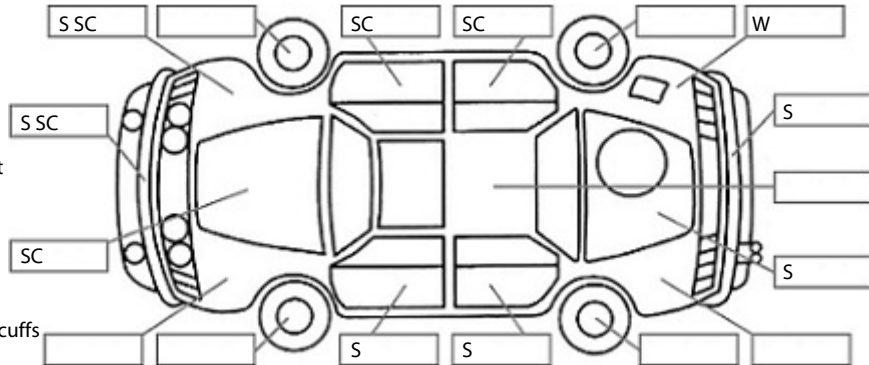

Make: Ford	Model: Territory	Body Style: SUV
Year: 2,005	Registration: DBM736	Reg Expiry: 28 Feb 2018
WoF Expiry: 02 Mar 2018	Odometer: 226,291 Kms	Good No: 17354752
VIN: 6FPAAAJGAT5P50650	Next Service: due	Service History: No

Key:

- S = scratch
- D = dent
- R = rust
- PT = paint defect
- C = crack
- P = pin dent
- * = decals
- SC = stone chips
- W = significant scuffs

Note: some defects & blemishes may not be displayed in the diagram

Body Inspection Comments

Service due.
Hood lining falling down.
Both rear tail lights cracked.

Conditions During Body Inspection: Dry

Under Carriage & Under Bonnet Inspection Comments

Left rear shock leaking.
R/R wheel bearing play.
Bonnet stays weak.