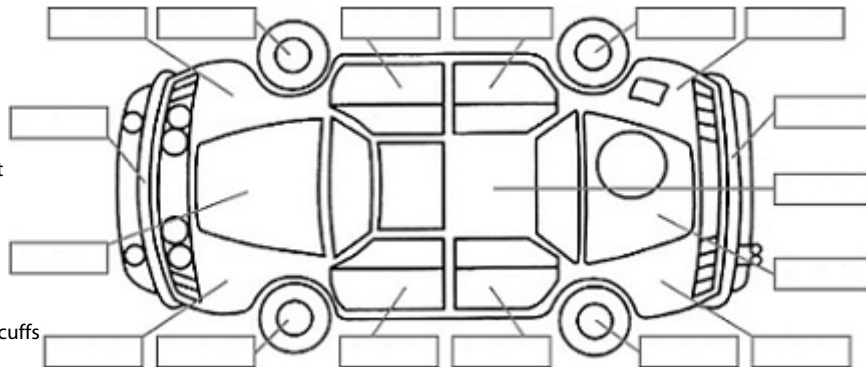

<b>Make:</b> Toyota	<b>Model:</b> Landcruiser	<b>Body Style:</b> SUV
<b>Year:</b> 2,005	<b>Registration:</b>	<b>Reg Expiry:</b>
<b>WoF Expiry:</b> 09 Jan 2019	<b>Odometer:</b> 34,380 Kms	<b>Good No:</b> 17154031
<b>VIN:</b> 7AT0H60HX17001764	<b>Next Service:</b> 45,000kms	<b>Service History:</b> No

**Key:**

- S = scratch
- D = dent
- R = rust
- PT = paint defect
- C = crack
- P = pin dent
- \* = decals
- SC = stone chips
- W = significant scuffs

Body Inspection Comments

Note: some defects &amp; blemishes may not be displayed in the diagram