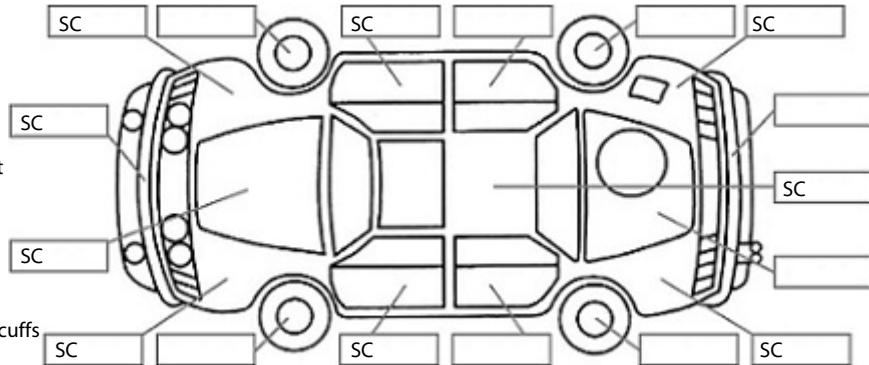

Make: Toyota	Model: Highlander	Body Style: SUV
Year: 2,016	Registration: JWL760	Reg Expiry: 09 Jun 2017
WoF Expiry: 09 Jun 2019	Odometer: 36,325 Kms	Good No: 16481033
VIN: 5TDBK3FH10S264360	Next Service: 46400	Service History: Yes

Key:

- S = scratch
- D = dent
- R = rust
- PT = paint defect
- C = crack
- P = pin dent
- * = decals
- SC = stone chips
- W = significant scuffs

Body Inspection Comments

Note: some defects & blemishes may not be displayed in the diagram

Engine Timing Mechanism: Timing Chain
 Evidence of Cam Belt Replacement: Not Applicable Kms:

	Pass	Fail	N/A
Engine			
Oil level	✓		
Smoke & fumes	✓		
Performance	✓		
Noise	✓		
Cooling System			
Coolant condition	✓		
Performance	✓		
Radiator / Hoses (visual)	✓		
Transmission			
Operation	✓		
Noise	✓		
Clutch			✓
CV joints	✓		
Wheel bearings	✓		
Brakes			
Performance	✓		
Hand Brake	✓		
Tyres (lowest observed tread depth of tyres)			
Left front	5	mm	
Right front	5	mm	
Left rear	5	mm	
Right rear	5	mm	
Spare			Yes
Suspension			
Suspension performance	✓		
Steering performance	✓		
Shock absorbers	✓		
Air Conditioning / Heater			
Operation	✓		
Electrical / Accessories			
Head lights	✓		
Tail lights	✓		
Indicators	✓		
Dashboard warning lights	✓		
Wipers (front & rear)	✓		
Window winder FL	✓		
Window winder FR	✓		
Window winder RL	✓		
Window winder RR	✓		
Rear view mirrors	✓		
Radio (basic test only)	✓		
CD (basic test only)	✓		
Number of keys	2		
Central locking	✓		
Remote locking	✓		
Sat. Nav. (basic test only)			✓
Reversing camera			✓